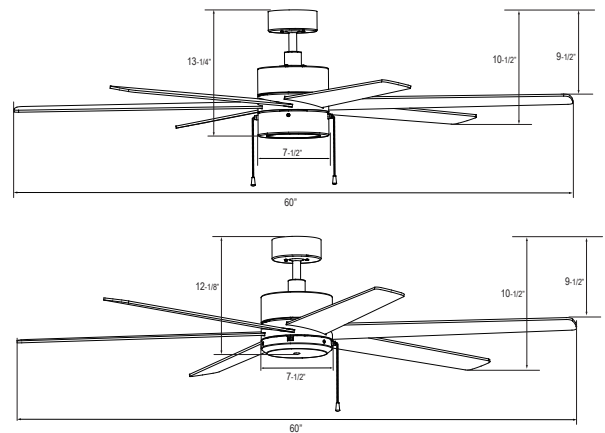

Dimensions:

LL60-1060-LED: 60.00"OD x 13.25"OH

LL60-1060: 60.00"OD x 12.25"OH

Lens: Acrylic

Blades: 6 Plywood Blades.

LL60-1060-LED Light Source: 120V/17w/1162lm Del@30K/90CRI/Dimmable

Notes/Certifications/Warranty:

- 120V
- 4" Downrod Included
- Downrod Mount Only
- Contact your Lumencia rep with the fan part number and slope angle if you are mounting to a sloped ceiling – we will let you know if this fan requires further accessories to accommodate
- Lead Wire: 76"
- Pull Chain Standard
- Remote Control *(Sold Separately Part# LLRC-10-AC)*
- Wall Control for LL60-1060-LED *(Sold Separately Part# LLWC8 or LLWC16)*
- LL60-1060-LED Motor: 153 x 12mm Motor | 3 capacitors
- LL60-1060 Motor: 172 x 14 mm Motor | 3 capacitors
- RPM: 147(High)/50(Low), CFM: 5326, Airflow
- LL601-1060-LED Efficiency: 76
- LL60-1060 Efficiency: 86
- Speeds: 3, Reversible
- Title 20 Compliant* *Ceiling Fan Only
- ETL Listed for Dry Locations
- Limited Lifetime Motor Warranty
- 5 Year Warranty on LED Light Kit
- All Non-Electrical Parts have a 1 Year Warranty

Downrods

LLDR 1/2" Downrod available in several sizes.

Features:

- 0.5" Diameter Downrod
- Available in 12", 18", 24", 36", 48", 60", and 72"
- Recommended 7" of clearance under ceiling fan blades

| Part # | Finish |
|--------|--------|
| LLDR12 | BN |
| LLDR18 | BLK |
| LLDR24 | WH |
| LLDR36 | ORB |
| LLDR48 | |
| LLDR60 | |
| LLDR72 | |